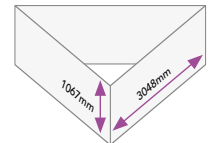

Supplied pre-cut on backing paper which fixes to the inside of the glass.

From £57.60 per square metre
including delivery IGWGE

CEILINGS

RAISE THE ROOF

Why live with boring ceiling tiles?

- A SUSPENDED CEILING TILES** Box of 10 from **£161.10** IGCEIL
595 x 595mm which fits 600 x 600mm grid. Do your full roof or replace those individual stained tiles with a scattering of your logo.
- B PRINTED CEILING HANGERS** from **£970** FDCH?
Eye-catching suspended frames. Choose from circular (pictured), square, or triangular designs.