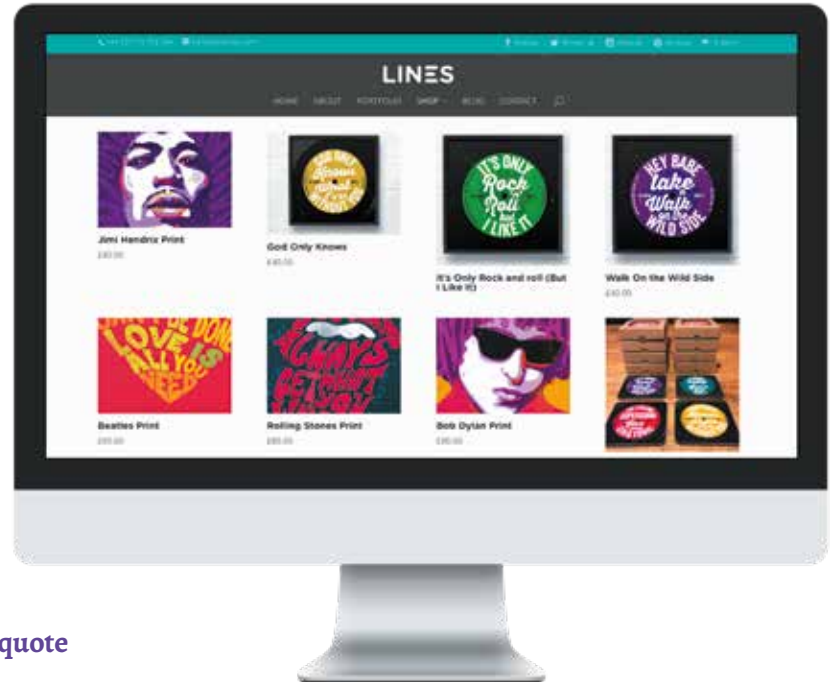

DON'T NEGLECT YOUR ONLINE SPACE

Your customer journey begins loooooong before people step foot inside your building.

Almost all searches start online. That is why business owners and marketers come to Nettl.

Does your website...

- **Look the bee's knees?**
- **Display the latest information?**
- **Work well on all devices?**
- **Create leads and conversions?**
- **Sell online or make bookings?**
- **Appear in Google search results?**

No? Then we can help.

Get an instant web quote at nettl.com/uk/webquote

Or a free website audit at nettl.com/uk/getaudit