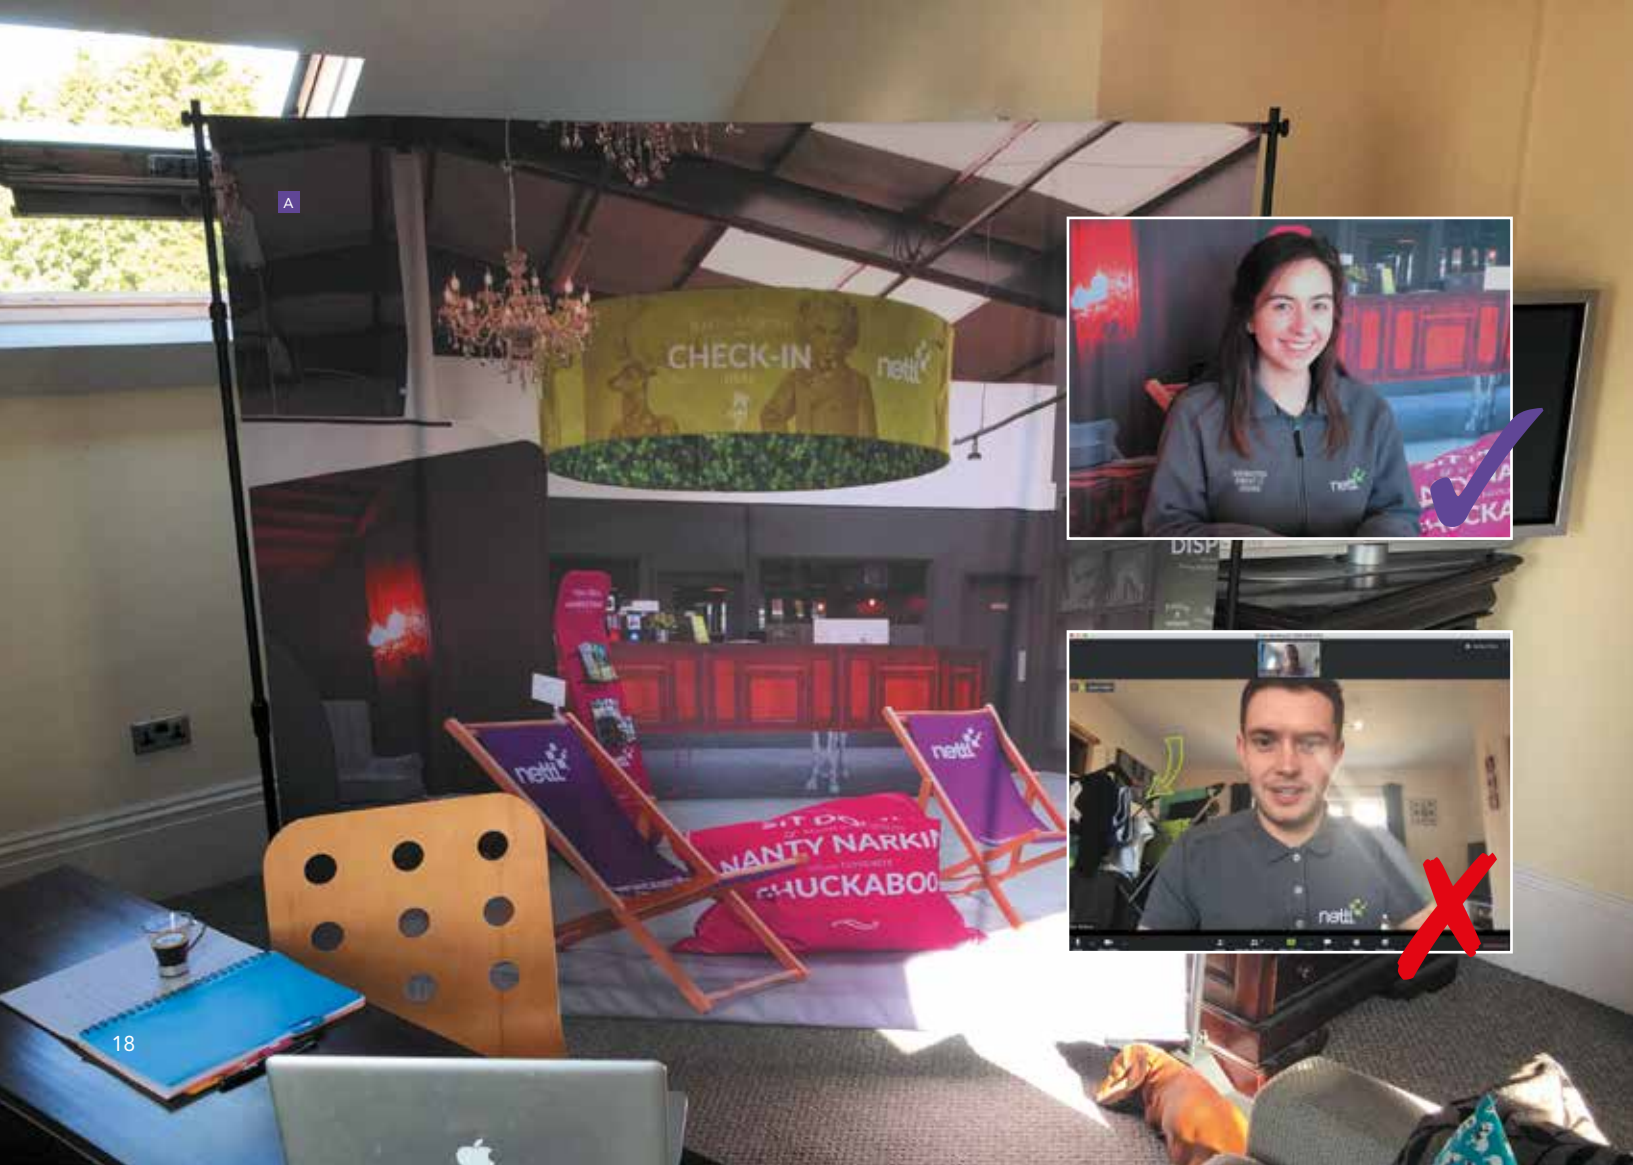

B

D

E

F

C

- A **HUDDLE** Sloped booth with 3 x 2m footprint. Create an immersive room by designing an inside and outside **£995 each** FDSBEIFC
- B **SNUGGLE** For smaller spaces – this C-shaped style fits in 2.4 x 2.4m and is great for children's story dens **£813 each** FDSWELFC
- C **EMBRACE U** Sits neatly inside a 3 x 2m space with U-shaped opening – high back for privacy with lower sides **£995 each** FDSAPFC
- D **HARBOUR** Our biggest booth has 4m long wall and 2m J-shaped curve. Combines a room divider with privacy space **£1221 each** FDSPOFC
- E **MOJITO TABLE** Use pop-up fabric tables as hand sanitisation points – print instructions on the washable fabric **£283 each** FDSRIOFC
- F **PADIUM TABLET STAND** Use in reception as a directory, or remote video call your team – bracket (*included*) holds an iPad or tablet (*not included*) **£164 each** FDSOSAFC