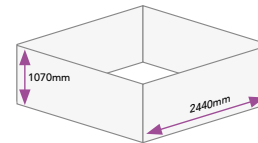

Supplied pre-cut on backing paper which fixes to the inside of the glass.

From £57.60 per square metre
including delivery IGWGE

CEILINGS

RAISE THE ROOF

Why live with boring ceiling tiles?

- A SUSPENDED CEILING TILES** Box of 10 from **£161.10** IGCEIL
595 x 595mm which fits 600 x 600mm grid. Do your full roof or replace those individual stained tiles with a scattering of your logo.
- B PRINTED CEILING HANGERS** from **£970** FDCH?
Eye-catching suspended frames. Choose from circular (pictured), square, or triangular designs.