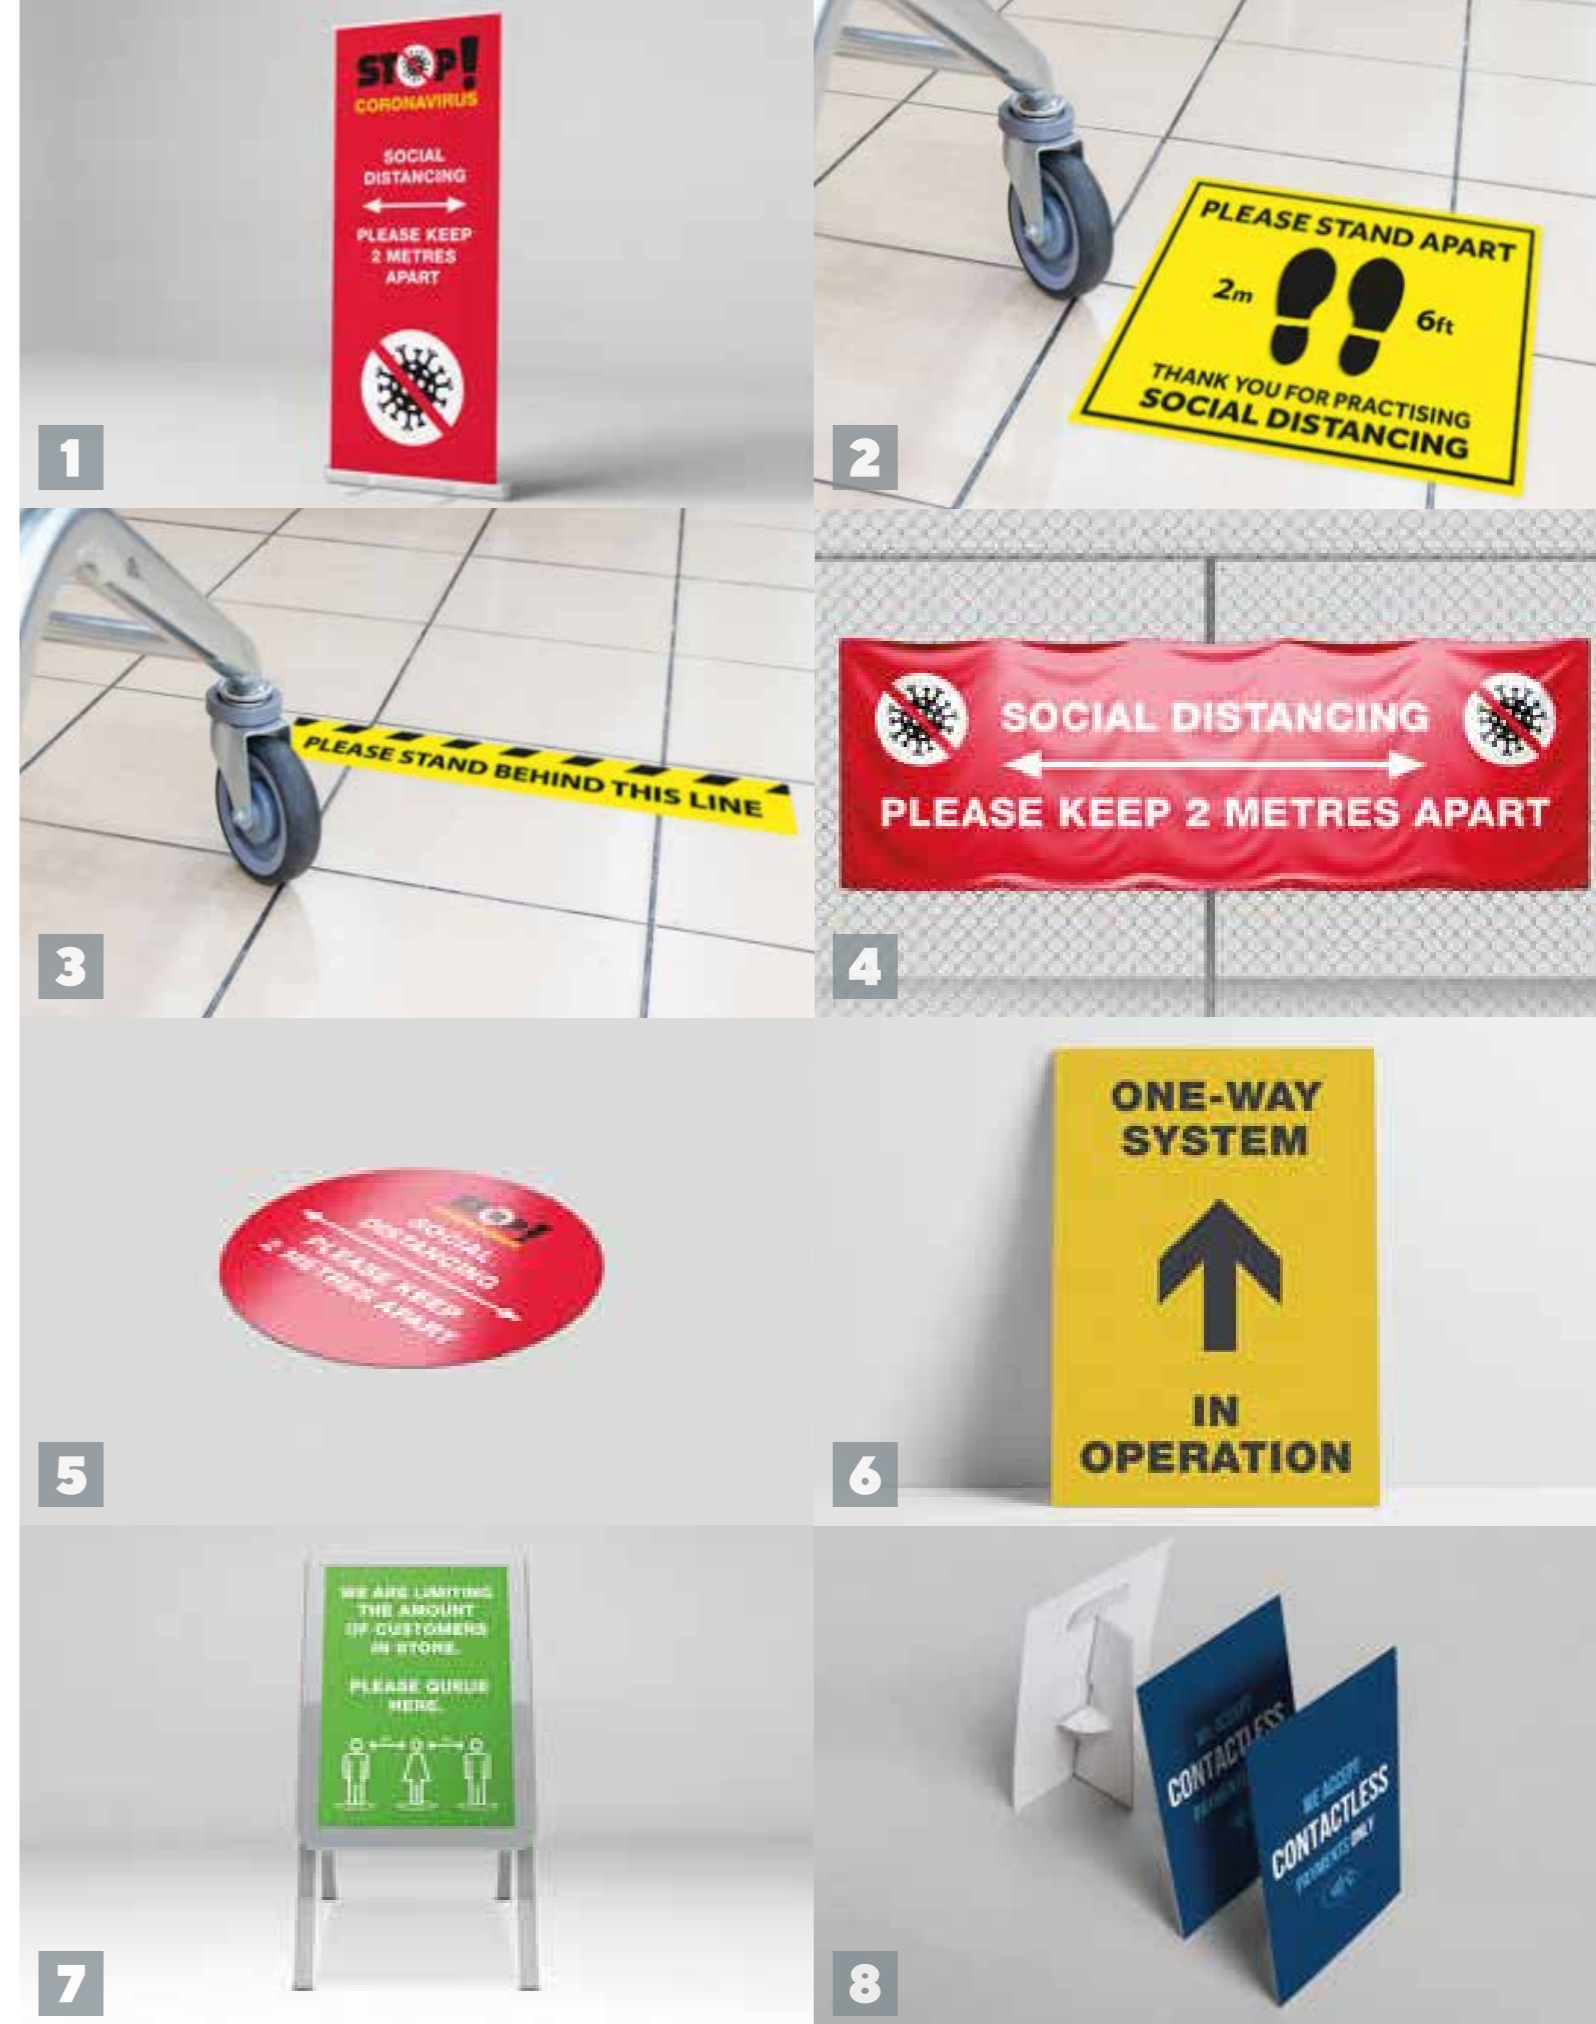

COVID-19 Business Essentials

COVID-19 BUSINESS ESSENTIALS

In preparation of the re-opening of workplaces we have compiled a range of practical aids to help keep staff safe.

Included in our COVID-19 range are hygiene and social distancing signs, banners, posters, protective screens and floor stickers.

We can also provide a broad range of PPE products including face masks, gloves, aprons, hand sanitiser and hand sanitiser dispensers.

SOCIAL DISTANCING SIGNS // POSTERS // FLOOR STICKERS

These can be supplied with generic designs but can also be fully customised if you prefer.

1. Social Distancing Roller Banners
2. Social Distancing Floor Mats
3. Floor Queueing Strips (also available in rolls)
4. Social Distancing PVC Banner
5. Floor Stickers (range of options available)
6. Operational Posters (range of options available)
7. Queueing A-Frames (A-Boards can be used with varying poster designs)
8. Contactless Payment Only Strut Cards

HYGIENE

SIGNS // POSTERS // DISPLAY // LEAFLETS

Available with generic designs or can be fully customised to match your company branding.

1. Hygiene Roller Banner
2. Do Not Visit Poster
3. COVID-19 Information Leaflets and Poster (range of designs available)
4. Wash You Hands Sign
5. How to Handwash Poster
6. Temperature Testing Tent Card